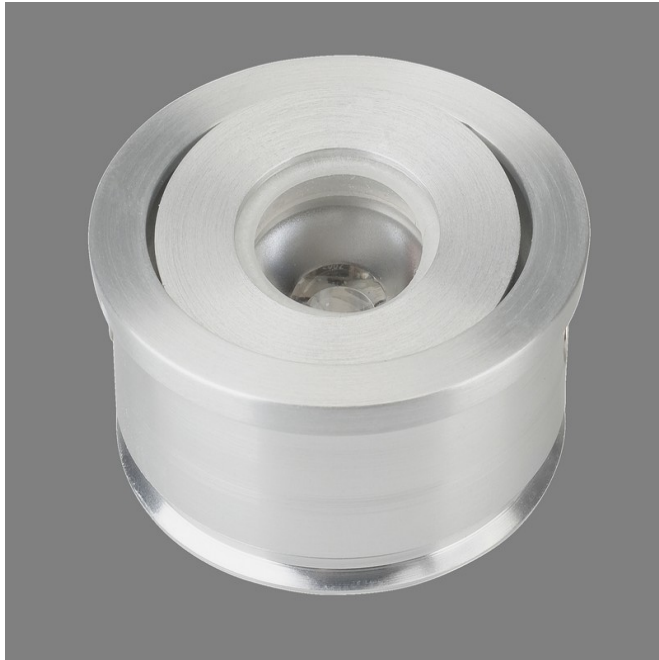

62514426

Description

-

Luminaire type	Recessed ceiling light
Style	Modern
Light - direction	direct
Light - allocation/distribution	spot, symmetrical
Shape / Form	Round
Switching function	dimmable, On / Off on site
Form of protection DIN 40050	IP20
Certification (approval mark / test symbol)	Fire protection "F", CE, Furniture installation, Fire protection "MM"
Safety class	III
Color	white
Material	Aluminium
Surface	matt
Dimension body	Ø 43 - 14 mm mm
Lamp count	1
Socket	Integrated (LED)
Type	LED
Beam angle	1, 40 °
Use / Location	Indoor