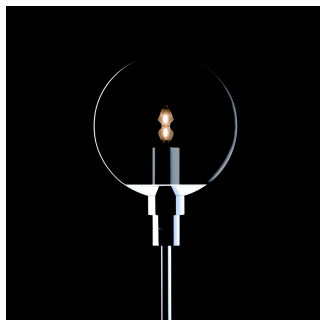

# Occhio

## Divo soffito singolo

Occhio

Divo soffito singolo A NV

### Description

**Luminaire type** Ceiling mounted light

**Style** Modern

**Light - direction** diffuse

**Light - allocation/distribution** symmetrical

**Shape / Form** Round

**Switching function** On / Off, dimmable

**Form of protection DIN 40050** IP20

**Certification** CE

**Safety class** II

**Color** chrome

**Material** Aluminium, Glass

**Surface** matt, shiny

**Lamp count** 1

**Lamp revisable** yes