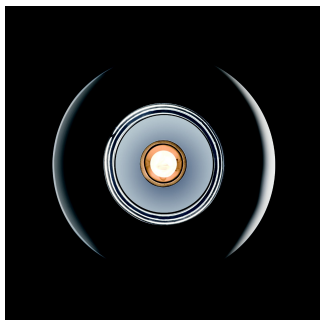

# Occhio

## Divo soffito singolo

Occhio

Divo soffito singolo A NV

### Description

**Luminaire type** Ceiling mounted light

**Style** Modern

**Light - direction** diffuse

**Light - allocation/distribution** symmetrical

**Shape / Form** Round

**Switching function** On / Off, dimmable