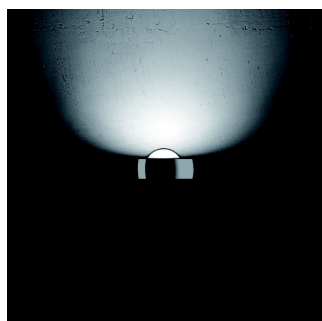

# Occhio

## Sento faro singolo

Sento faro singolo B CDM magenta

### Description

-

<b>Luminaire type</b>	Ceiling mounted light
<b>Style</b>	Modern
<b>Light - direction</b>	indirect
<b>Light - allocation/distribution</b>	symmetrical
<b>Shape / Form</b>	Round
<b>Switching function</b>	On / Off, dimmable
<b>Form of protection DIN 40050</b>	IP20
<b>Certification</b>	CE
<b>Safety class</b>	II
<b>Color</b>	chrome
<b>Color grid</b>	purple
<b>Material</b>	Aluminium, Glass
<b>Surface</b>	matt, shiny
<b>Lamp count</b>	1
<b>Lamp revisable</b>	yes
<b>Control gear / converter included</b>	no
<b>Lamp included</b>	no
<b>Socket</b>	G8.5 , Pin / Plug socket
<b>Voltage (V) / Line frequency in Hz 1</b>	12
<b>Total luminous flux (lm)</b>	6600 lm
<b>Light output ratio (%) / LOR - DIN EN 13032-2</b>	87