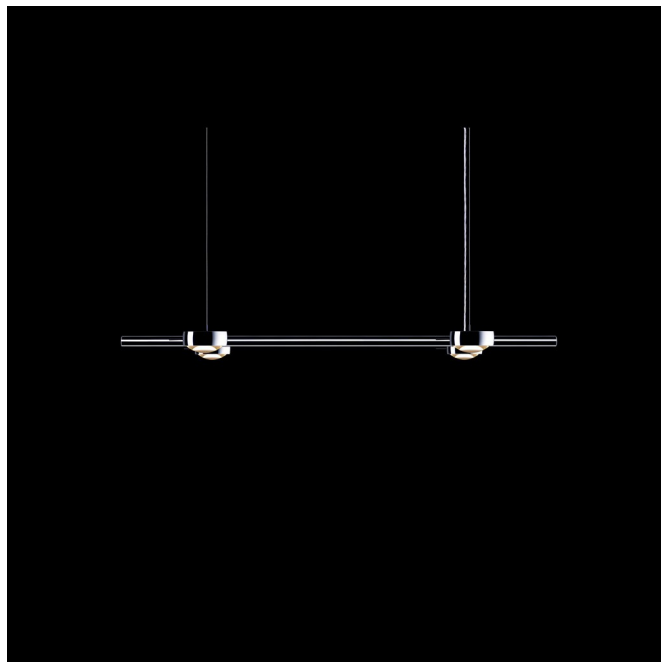

Sento sistema quattro D CDM magenta

### Description

-

**Luminaire type** Pendant light, Lighting system

**Style** Modern

**Light - direction** direct / indirect

**Light - allocation/distribution** symmetrical

**Shape / Form** Round

**Switching function** On / Off, dimmable

**Form of protection DIN 40050** IP20

**Certification** CE

**Safety class** II

**Color** chrome

**Color grid** purple

**Material** Aluminium, Glass

**Surface** matt, shiny

**Lamp count** 1