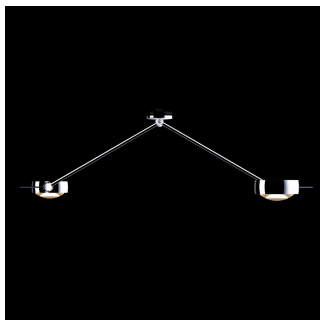

Occhio

Sento soffito due

Occhio

Sento soffito due A CDM red

Description

Luminaire type Ceiling mounted light, Pendant light

Style Modern

Light - direction diffuse

Light - allocation/distribution symmetrical

Shape / Form Round

Switching function On / Off

Form of protection DIN 40050 IP20

Certification CE

Safety class II

Color chrome

Color grid red

Material Aluminium, Glass

Surface matt, shiny

Dimension body 400 x 310 x 38 mm

Lamp count 1

Lamp revisable yes

Control gear / converter included no

Lamp included no

Socket G8.5 , Pin / Plug socket