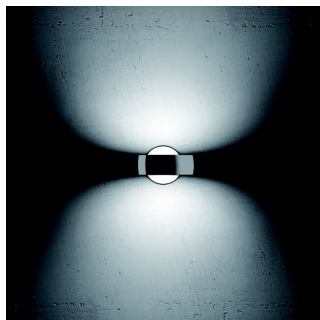

Occhio

Sento soffito due

Occhio

Sento soffito due A CDM red

Description

Luminaire type Ceiling mounted light, Pendant light

Style Modern

Light - direction diffuse

Light - allocation/distribution symmetrical

Shape / Form Round

Switching function On / Off

Form of protection DIN 40050 IP20

Certification CE

Safety class II

Color chrome

Color grid red

Material Aluminium, Glass

Surface matt, shiny

Dimension body 400 x 310 x 38 mm

Lamp count 1

Lamp revisable yes

Control gear / converter included no

Lamp included no

Socket G8.5 , Pin / Plug socket