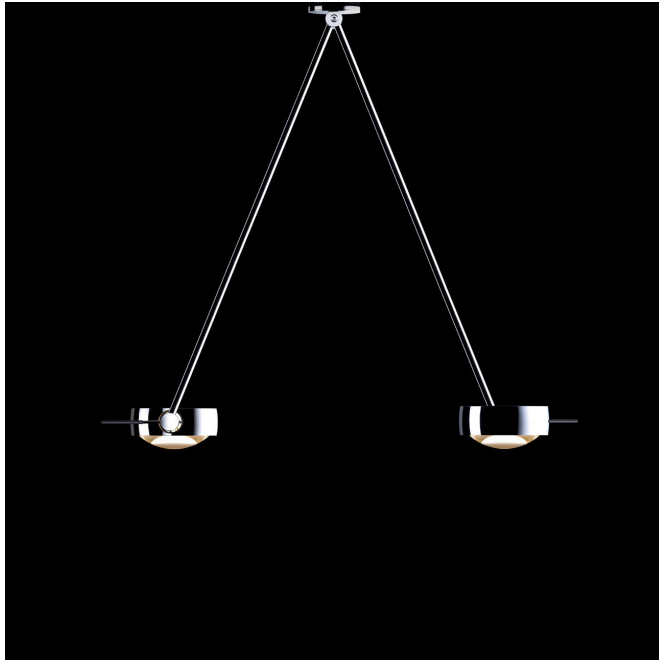

Occhio

Sento soffito due

Occhio

Sento soffito due A CDM red

Description

Luminaire type Ceiling mounted light, Pendant light

Style Modern

Light - direction diffuse

Light - allocation/distribution symmetrical

Shape / Form Round

Switching function On / Off

Form of protection DIN 40050 IP20

Certification CE

Safety class II

Color chrome

Color grid red

Material Aluminium, Glass

Surface matt, shiny

Dimension body 400 x 310 x 38 mm

Lamp count 1

Lamp revisable yes

Control gear / converter included no

Lamp included no

Socket G8.5 , Pin / Plug socket