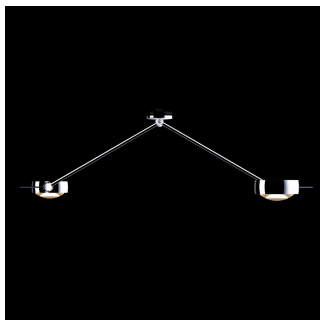

# Occhio

## Sento soffito due

Occhio

Sento soffito due B CDM red

### Description

<b>Luminaire type</b>	Ceiling mounted light, Pendant light
<b>Style</b>	Modern
<b>Light - direction</b>	indirect
<b>Light - allocation/distribution</b>	symmetrical
<b>Shape / Form</b>	Round
<b>Switching function</b>	On / Off
<b>Form of protection DIN 40050</b>	IP20
<b>Certification</b>	CE
<b>Safety class</b>	II
<b>Color</b>	chrome
<b>Color grid</b>	red
<b>Material</b>	Aluminium, Glass
<b>Surface</b>	matt, shiny
<b>Dimension body</b>	400 x 310 x 38 mm
<b>Lamp count</b>	1
<b>Lamp revisable</b>	yes
<b>Control gear / converter included</b>	no
<b>Lamp included</b>	no
<b>Socket</b>	G8.5 , Pin / Plug socket
<b>Voltage (V) / Line frequency in Hz 1</b>	12