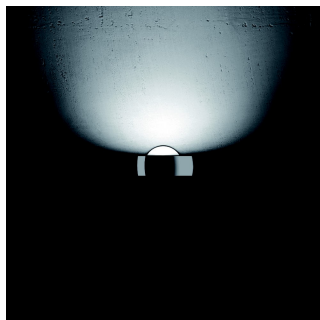

# Occhio

## Sento soffito due

Occhio

Sento soffito due B CDM red

### Description

<b>Luminaire type</b>	Ceiling mounted light, Pendant light
<b>Style</b>	Modern
<b>Light - direction</b>	indirect
<b>Light - allocation/distribution</b>	symmetrical
<b>Shape / Form</b>	Round
<b>Switching function</b>	On / Off
<b>Form of protection DIN 40050</b>	IP20
<b>Certification</b>	CE
<b>Safety class</b>	II
<b>Color</b>	chrome
<b>Color grid</b>	red
<b>Material</b>	Aluminium, Glass
<b>Surface</b>	matt, shiny
<b>Dimension body</b>	400 x 310 x 38 mm
<b>Lamp count</b>	1
<b>Lamp revisable</b>	yes
<b>Control gear / converter included</b>	no
<b>Lamp included</b>	no
<b>Socket</b>	G8.5 , Pin / Plug socket
<b>Voltage (V) / Line frequency in Hz 1</b>	12