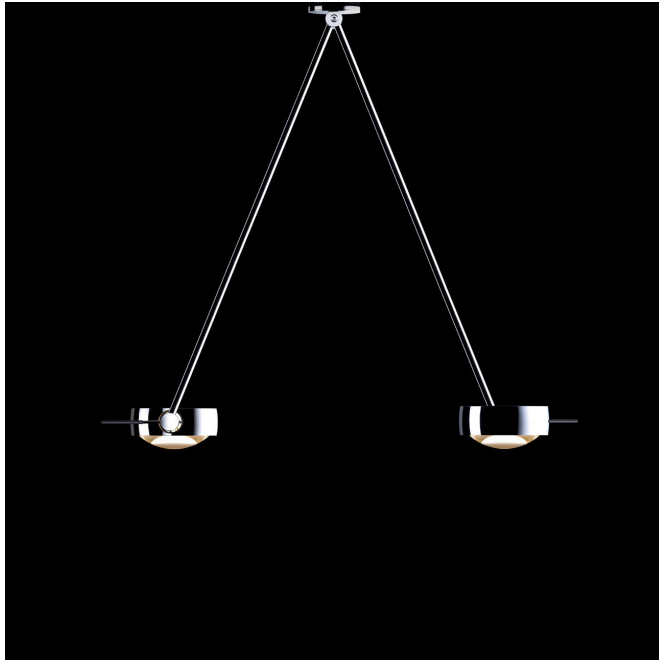

# Occhio

## Sento soffito due

Occhio

Sento soffito due B CDM red

### Description

<b>Luminaire type</b>	Ceiling mounted light, Pendant light
<b>Style</b>	Modern
<b>Light - direction</b>	indirect
<b>Light - allocation/distribution</b>	symmetrical
<b>Shape / Form</b>	Round
<b>Switching function</b>	On / Off
<b>Form of protection DIN 40050</b>	IP20
<b>Certification</b>	CE
<b>Safety class</b>	II
<b>Color</b>	chrome
<b>Color grid</b>	red
<b>Material</b>	Aluminium, Glass
<b>Surface</b>	matt, shiny
<b>Dimension body</b>	400 x 310 x 38 mm
<b>Lamp count</b>	1
<b>Lamp revisable</b>	yes
<b>Control gear / converter included</b>	no
<b>Lamp included</b>	no
<b>Socket</b>	G8.5 , Pin / Plug socket
<b>Voltage (V) / Line frequency in Hz 1</b>	12