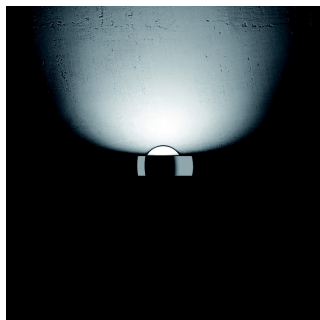

# Occhio

## Sento soffito due

Occhio

Sento soffito due B HV red

### Description

**Luminaire type** Ceiling mounted light, Pendant light

**Style** Modern

**Light - direction** indirect

**Light - allocation/distribution** symmetrical

**Shape / Form** Round

**Switching function** On / Off

**Form of protection DIN 40050** IP20

**Certification** CE

**Safety class** II

**Color** chrome

**Color grid** red

**Material** Aluminium, Glass

**Surface** matt, shiny

**Dimension body** 400 x 310 x 38 mm