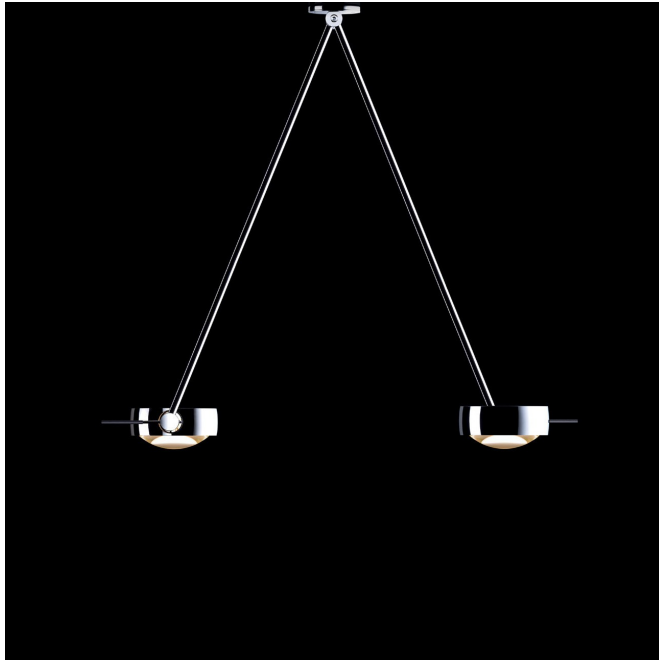

# Occhio

## Sento soffito due

Occhio

Sento soffito due B HV red

### Description

**Luminaire type** Ceiling mounted light, Pendant light

**Style** Modern

**Light - direction** indirect

**Light - allocation/distribution** symmetrical

**Shape / Form** Round

**Switching function** On / Off

**Form of protection DIN 40050** IP20

**Certification** CE

**Safety class** II

**Color** chrome

**Color grid** red

**Material** Aluminium, Glass

**Surface** matt, shiny

**Dimension body** 400 x 310 x 38 mm