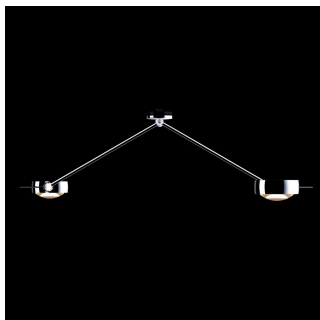

# Occhio

## Sento soffito due

Occhio

Sento soffito due B HV red

### Description

**Luminaire type** Ceiling mounted light, Pendant light

**Style** Modern

**Light - direction** indirect

**Light - allocation/distribution** symmetrical

**Shape / Form** Round

**Switching function** On / Off

**Form of protection DIN 40050** IP20

**Certification** CE

**Safety class** II

**Color** chrome

**Color grid** red

**Material** Aluminium, Glass

**Surface** matt, shiny

**Dimension body** 400 x 310 x 38 mm