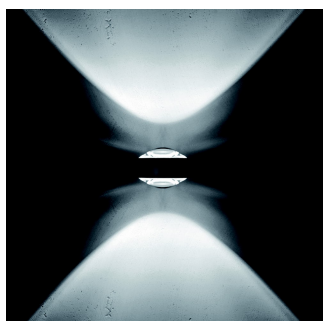

# Occhio

## Sento soffito due

Occhio

Sento soffito due D CDM red

### Description

<b>Luminaire type</b>	Ceiling mounted light, Pendant light
<b>Style</b>	Modern
<b>Light - direction</b>	direct / indirect
<b>Light - allocation/distribution</b>	symmetrical
<b>Shape / Form</b>	Round
<b>Switching function</b>	On / Off
<b>Form of protection DIN 40050</b>	IP20
<b>Certification</b>	CE
<b>Safety class</b>	II
<b>Color</b>	chrome
<b>Color grid</b>	red
<b>Material</b>	Aluminium, Glass
<b>Surface</b>	matt, shiny
<b>Dimension body</b>	400 x 310 x 38 mm
<b>Lamp count</b>	1
<b>Lamp revisable</b>	yes
<b>Control gear / converter included</b>	no
<b>Lamp included</b>	no
<b>Socket</b>	G8.5 , Pin / Plug socket
<b>Voltage (V) / Line frequency in Hz 1</b>	12