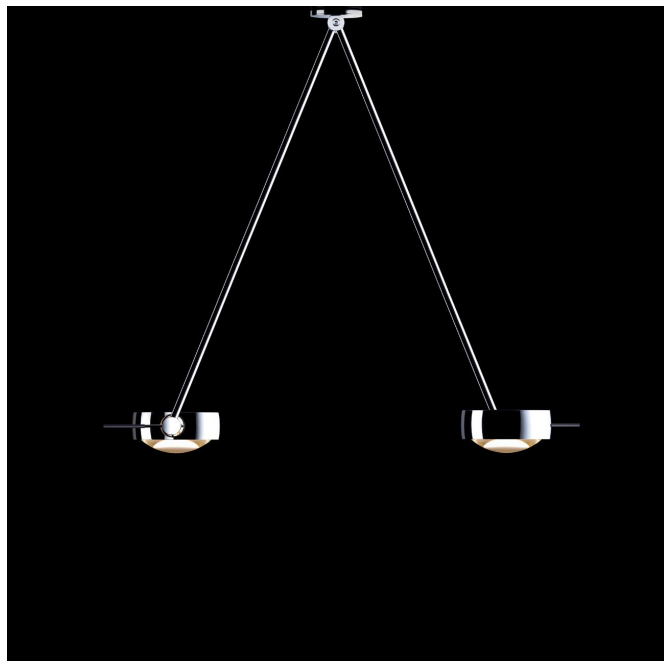

# Occhio

## Sento soffito due

Occhio

Sento soffito due D CDM red

### Description

<b>Luminaire type</b>	Ceiling mounted light, Pendant light
<b>Style</b>	Modern
<b>Light - direction</b>	direct / indirect
<b>Light - allocation/distribution</b>	symmetrical
<b>Shape / Form</b>	Round
<b>Switching function</b>	On / Off
<b>Form of protection DIN 40050</b>	IP20
<b>Certification</b>	CE
<b>Safety class</b>	II
<b>Color</b>	chrome
<b>Color grid</b>	red
<b>Material</b>	Aluminium, Glass
<b>Surface</b>	matt, shiny
<b>Dimension body</b>	400 x 310 x 38 mm
<b>Lamp count</b>	1
<b>Lamp revisable</b>	yes
<b>Control gear / converter included</b>	no
<b>Lamp included</b>	no
<b>Socket</b>	G8.5 , Pin / Plug socket
<b>Voltage (V) / Line frequency in Hz 1</b>	12