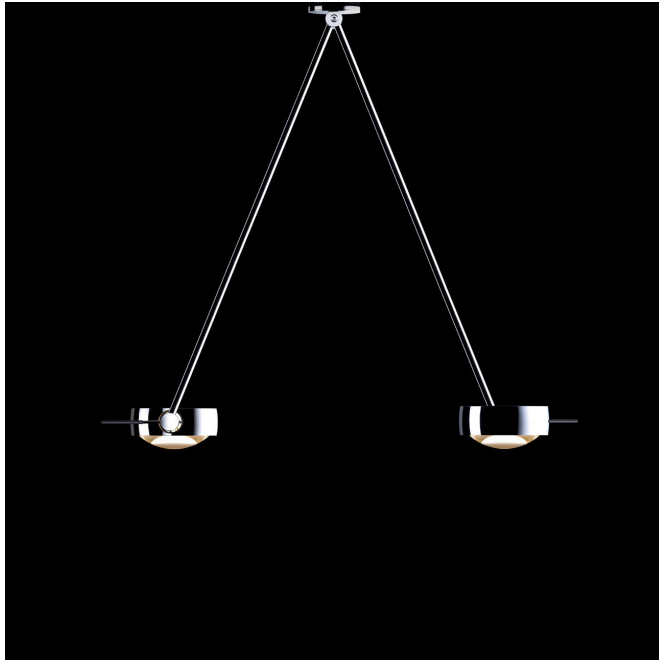

Occhio

Sento soffito due

Occhio

Sento soffito due D NV red

Description

Luminaire type	Ceiling mounted light, Pendant light
Style	Modern
Light - direction	direct / indirect
Light - allocation/distribution	symmetrical
Shape / Form	Round
Switching function	On / Off
Form of protection DIN 40050	IP20
Certification	CE
Safety class	II
Color	chrome
Color grid	red
Material	Aluminium, Glass
Surface	matt, shiny
Dimension body	400 x 310 x 38 mm
Lamp count	1
Lamp revisable	yes
Control gear / converter included	no
Lamp included	no
Socket	GY6.35, Pin / Plug socket
Voltage (V) / Line frequency in Hz 1	12

Document created: 26/05/2012 21:18:02
 more information: <http://www.luxoworks.com/database/occhio/sento-soffitto-due-d-nv-red/>
Total luminous flux (lm) 1650 lm
light output ratio (%) / LOR - DIN/EN 13032/2 87