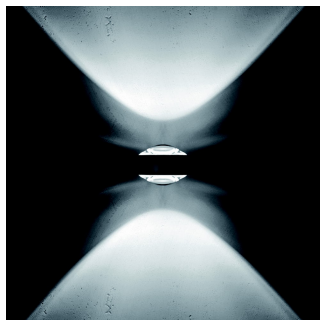

Occhio

Sento soffito due

Occhio

Sento soffito due D NV red

Description

Luminaire type	Ceiling mounted light, Pendant light
Style	Modern
Light - direction	direct / indirect
Light - allocation/distribution	symmetrical
Shape / Form	Round
Switching function	On / Off
Form of protection DIN 40050	IP20
Certification	CE
Safety class	II
Color	chrome
Color grid	red
Material	Aluminium, Glass
Surface	matt, shiny
Dimension body	400 x 310 x 38 mm
Lamp count	1
Lamp revisable	yes
Control gear / converter included	no
Lamp included	no
Socket	GY6.35, Pin / Plug socket
Voltage (V) / Line frequency in Hz 1	12

Document created: 26/05/2012 21:18:02
 more information: <http://www.luxoworks.com/database/occhio/sento-soffitto-due-d-nv-red/>
Total luminous flux (lm) 1650 lm
light output ratio (%) / LOR - DIN/EN 13032/2 87