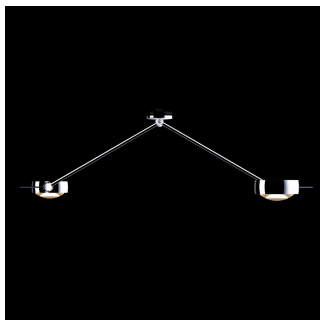

Occhio

Sento soffito due

Occhio

Sento soffito due D NV red

Description

Luminaire type	Ceiling mounted light, Pendant light
Style	Modern
Light - direction	direct / indirect
Light - allocation/distribution	symmetrical
Shape / Form	Round
Switching function	On / Off
Form of protection DIN 40050	IP20
Certification	CE
Safety class	II
Color	chrome
Color grid	red
Material	Aluminium, Glass
Surface	matt, shiny
Dimension body	400 x 310 x 38 mm
Lamp count	1
Lamp revisable	yes
Control gear / converter included	no
Lamp included	no
Socket	GY6.35, Pin / Plug socket
Voltage (V) / Line frequency in Hz 1	12

Document created: 26/05/2012 21:18:02
 more information: <http://www.luxoworks.com/database/occhio/sento-soffitto-due-d-nv-red/>
Total luminous flux (lm) 1650 lm
light output ratio (%) / LOR - DIN/EN 13032/2 87