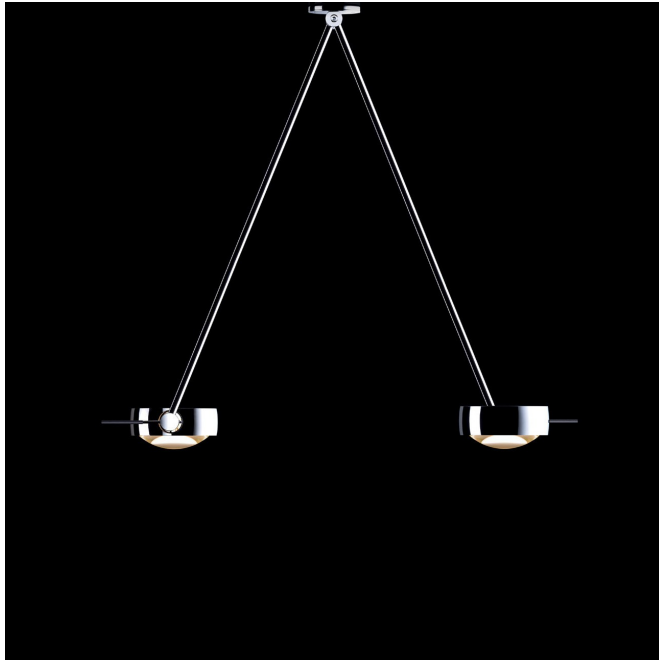

# Occhio

## Sento soffito due

Occhio

Sento soffito due E CDM red

### Description

<b>Luminaire type</b>	Ceiling mounted light, Pendant light
<b>Style</b>	Modern
<b>Light - direction</b>	direct, indirect
<b>Light - allocation/distribution</b>	wide beam, symmetrical
<b>Shape / Form</b>	Round
<b>Switching function</b>	On / Off
<b>Form of protection DIN 40050</b>	IP20
<b>Certification</b>	CE
<b>Safety class</b>	II
<b>Color</b>	chrome
<b>Color grid</b>	red
<b>Material</b>	Aluminium, Glass
<b>Surface</b>	matt, shiny
<b>Dimension body</b>	400 x 310 x 38 mm
<b>Lamp count</b>	1
<b>Lamp revisable</b>	yes
<b>Control gear / converter included</b>	no
<b>Lamp included</b>	no
<b>Socket</b>	G8.5 , Pin / Plug socket
<b>Voltage (V) / Line frequency in Hz 1</b>	12