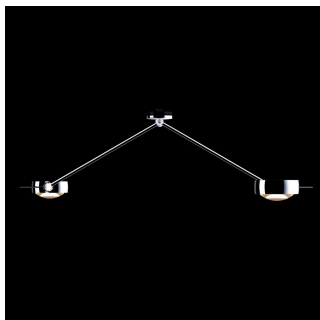

# Occhio

## Sento soffito due

Occhio

Sento soffito due E CDM red

### Description

<b>Luminaire type</b>	Ceiling mounted light, Pendant light
<b>Style</b>	Modern
<b>Light - direction</b>	direct, indirect
<b>Light - allocation/distribution</b>	wide beam, symmetrical
<b>Shape / Form</b>	Round
<b>Switching function</b>	On / Off
<b>Form of protection DIN 40050</b>	IP20
<b>Certification</b>	CE
<b>Safety class</b>	II
<b>Color</b>	chrome
<b>Color grid</b>	red
<b>Material</b>	Aluminium, Glass
<b>Surface</b>	matt, shiny
<b>Dimension body</b>	400 x 310 x 38 mm
<b>Lamp count</b>	1
<b>Lamp revisable</b>	yes
<b>Control gear / converter included</b>	no
<b>Lamp included</b>	no
<b>Socket</b>	G8.5 , Pin / Plug socket
<b>Voltage (V) / Line frequency in Hz 1</b>	12