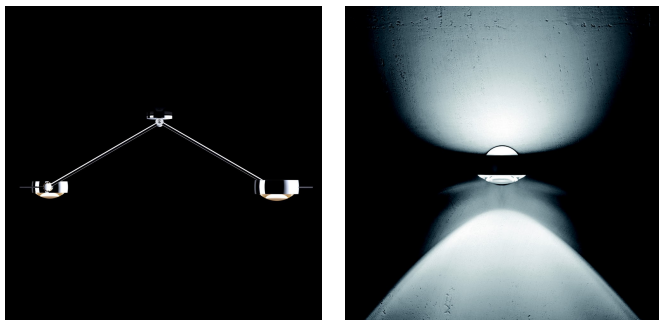

# Occhio

## Sento soffito due

Occhio

Sento soffito due E HV red

### Description

<b>Luminaire type</b>	Ceiling mounted light, Pendant light
<b>Style</b>	Modern
<b>Light - direction</b>	direct, indirect
<b>Light - allocation/distribution</b>	wide beam, symmetrical
<b>Shape / Form</b>	Round
<b>Switching function</b>	On / Off
<b>Form of protection DIN 40050</b>	IP20
<b>Certification</b>	CE
<b>Safety class</b>	II
<b>Color</b>	chrome
<b>Color grid</b>	red
<b>Material</b>	Aluminium, Glass
<b>Surface</b>	matt, shiny
<b>Dimension body</b>	400 x 310 x 38 mm
<b>Lamp count</b>	1
<b>Lamp revisable</b>	yes
<b>Control gear / converter included</b>	no
<b>Lamp included</b>	no
<b>Socket</b>	B15d, Bayonet socket
<b>Voltage (V) / Line frequency in Hz 1</b>	230