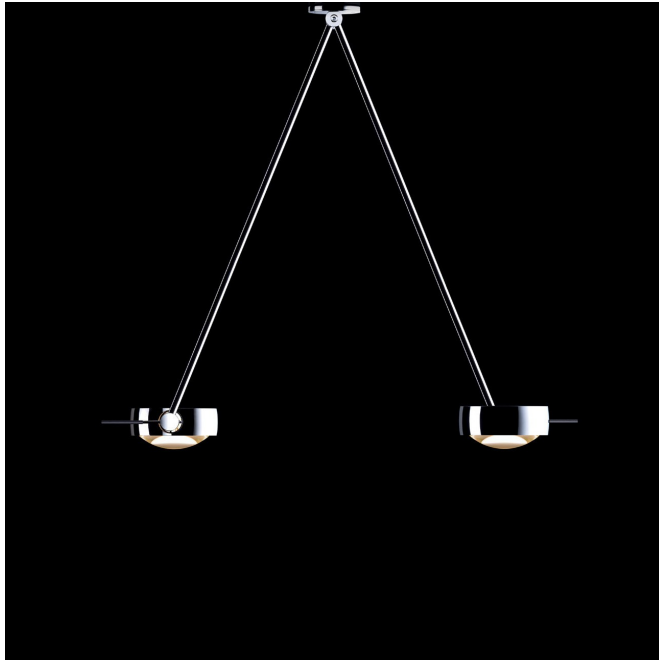

# Occhio

## Sento soffito due

Occhio

Sento soffito due E HV red

### Description

<b>Luminaire type</b>	Ceiling mounted light, Pendant light
<b>Style</b>	Modern
<b>Light - direction</b>	direct, indirect
<b>Light - allocation/distribution</b>	wide beam, symmetrical
<b>Shape / Form</b>	Round
<b>Switching function</b>	On / Off
<b>Form of protection DIN 40050</b>	IP20
<b>Certification</b>	CE
<b>Safety class</b>	II
<b>Color</b>	chrome
<b>Color grid</b>	red
<b>Material</b>	Aluminium, Glass
<b>Surface</b>	matt, shiny
<b>Dimension body</b>	400 x 310 x 38 mm
<b>Lamp count</b>	1
<b>Lamp revisable</b>	yes
<b>Control gear / converter included</b>	no
<b>Lamp included</b>	no
<b>Socket</b>	B15d, Bayonet socket
<b>Voltage (V) / Line frequency in Hz 1</b>	230