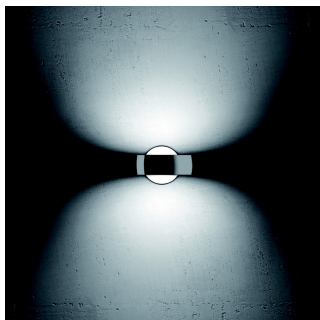

Sento tavolo A NV blue

Description

-

<b>Luminaire type</b>	Table / Clamp light
<b>Style</b>	Modern
<b>Light - direction</b>	diffuse
<b>Light - allocation/distribution</b>	symmetrical
<b>Shape / Form</b>	Round
<b>Switching function</b>	On / Off, dimmable
<b>Form of protection DIN 40050</b>	IP20
<b>Certification</b>	CE
<b>Safety class</b>	II
<b>Color</b>	chrome
<b>Color grid</b>	blue
<b>Material</b>	Aluminium, Glass
<b>Surface</b>	matt, shiny
<b>Dimension body</b>	800 x 170 x 38 mm
<b>Lamp count</b>	1
<b>Lamp revisable</b>	yes
<b>Control gear / converter included</b>	no
<b>Lamp included</b>	no
<b>Socket</b>	GY6.35, Pin / Plug socket
<b>Voltage (V) / Line frequency in Hz 1</b>	12