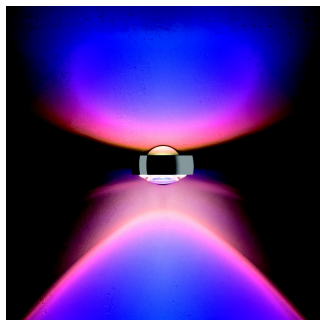

Sento tavolo A NV blue

Description

-

<b>Luminaire type</b>	Table / Clamp light
<b>Style</b>	Modern
<b>Light - direction</b>	diffuse
<b>Light - allocation/distribution</b>	symmetrical
<b>Shape / Form</b>	Round
<b>Switching function</b>	On / Off, dimmable
<b>Form of protection DIN 40050</b>	IP20
<b>Certification</b>	CE
<b>Safety class</b>	II
<b>Color</b>	chrome
<b>Color grid</b>	blue
<b>Material</b>	Aluminium, Glass
<b>Surface</b>	matt, shiny
<b>Dimension body</b>	800 x 170 x 38 mm
<b>Lamp count</b>	1
<b>Lamp revisable</b>	yes
<b>Control gear / converter included</b>	no
<b>Lamp included</b>	no
<b>Socket</b>	GY6.35, Pin / Plug socket
<b>Voltage (V) / Line frequency in Hz 1</b>	12

<b>Total luminous flux (lm)</b>	1650 lm
<b>light output ratio (%) / LOR - DIN/EN 13032/2</b>	87